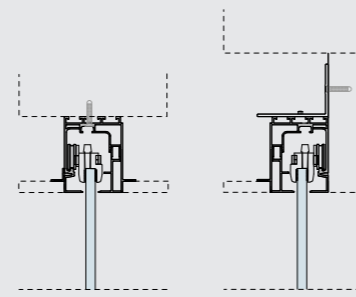

SKY

Plafondrails voor enkele of dubbele deuren.
Door with frame single or double with built-in rail