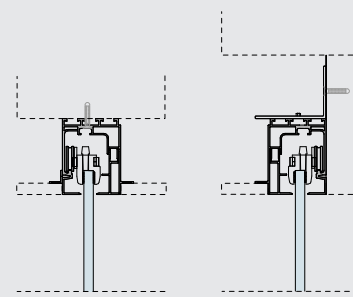

V-Move Schuifdeur | Sliding system

SKY

Plafondrails voor enkele of dubbele deuren.
Door with frame single or double with built-in rail