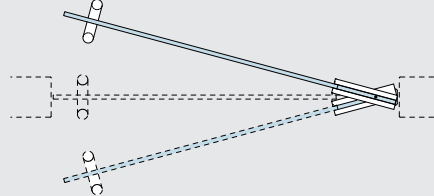

Enkeldeurs
Single