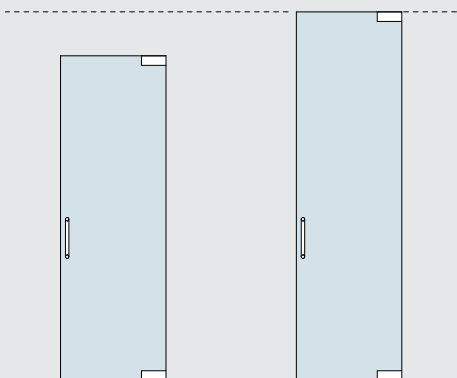

V-Pivot Taatsdeur | Pivot door

Hardglazen taatsdeur

De glazen taatsdeur draait om zijn verticale as en kan plafondhoog zijn.

Tempered glass pivot door

The pivot glass door rotates around its vertical axis and can be installed between 2 walls or ceiling.

Bidirectionale deur

Bidirectionale opening, zowel duw als trek

Bidirectional door

Bidirectional opening, both push and pull