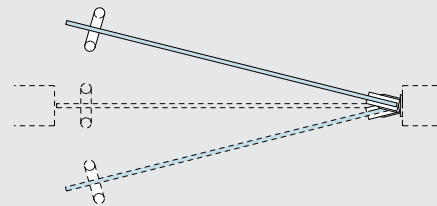

## Self-closing tempered glass swing door

Glass box with bidirectional opening, with oleodynamic hinges hung to the wall. It can be installed between 2 walls or ceiling.

## Bidirectionale deur

De bidirectionale opening, zowel duw als trek, met zelfsluitende scharnier.

## Bidirectional door

The bidirectional opening, both push and pull, with self closing hinge.

Enkeldeurs  
Single

Tussen 2 muren  
Between 2 walls

Plafondhoog  
Ceiling

Pleisterwerk – Gipskarton  
Brickwall - Plasterboard