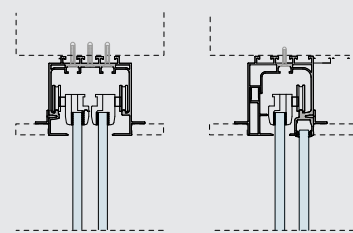

Luce

Schuifdeurrails voor enkele of dubbele deuren, met koof.
Door with frame single or double with cover profile .