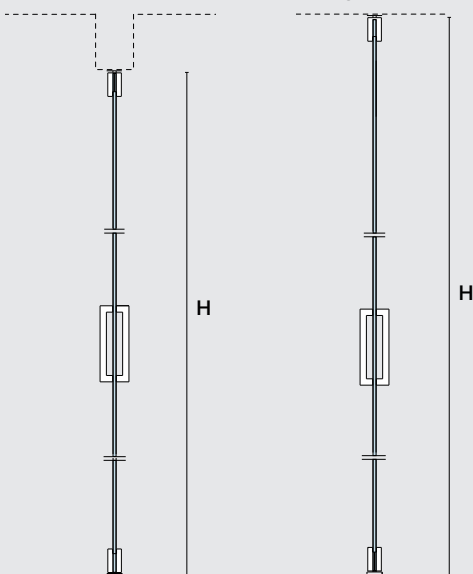

## Tempered glass pivot door

The pivot glass door rotates around its vertical axis and can be installed between 2 walls or ceiling.

## Bidirectional door

Bidirectional opening, both push and pull

Enkeldeurs  
Single

Tussen 2 muren  
Between 2 walls

Plafondhoog  
Ceiling

Pleisterwerk – Gipskarton  
Brickwall - Plasterboard

Hoogte tot 2700 mm / Breedte tot 1000 mm  
Height up to 2700 mm / Width up to 1000 mm