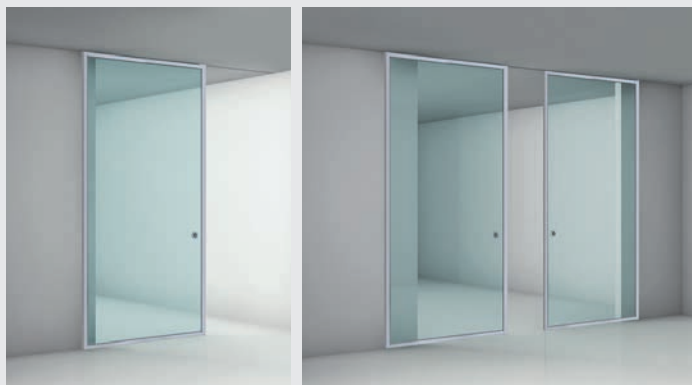

V-Move Schuifdeur | Sliding system

SKY

Plafondrails voor enkele of dubbele deuren.
Door with frame single or double with built-in rail