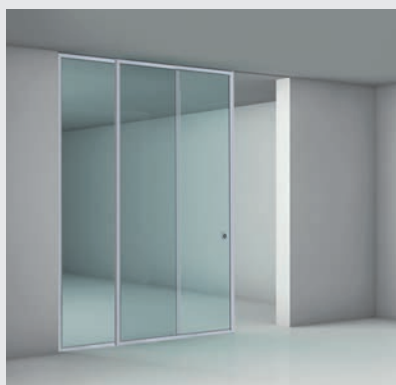

Luce

Schuifdeurrails voor enkele of dubbele deuren, met koof.
Door with frame single or double with cover profile .