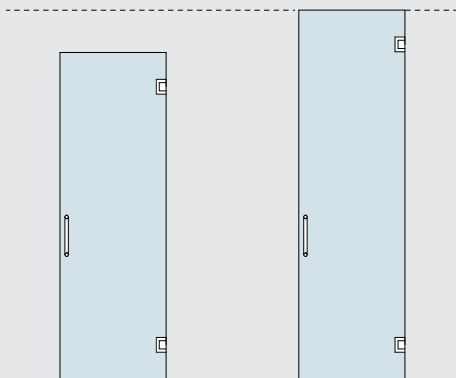

V-Box

Zelfsluitende deur | Self-closing door

Zelfsluitende hardglazen draaideur

Glazen deur met bidirectionale opening, voorzien van hydraulische scharnieren t.b.v. muurbevestiging. Deze deur kan plafondhoog zijn.

Self-closing tempered glass swing door

Glass box with bidirectional opening, with oleodynamic hinges hung to the wall. It can be installed between 2 walls or ceiling.

Bidirectionale deur

De bidirectionale opening, zowel duw als trek, met zelfsluitende scharnier.

Bidirectional door

The bidirectional opening, both push and pull, with self closing hinge.