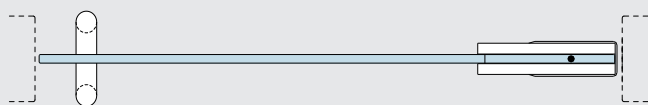

## Bidirectional door

Bidirectional opening, both push and pull

Enkeldeurs  
Single

Tussen 2 muren  
Between 2 walls

Plafondhoog  
Ceiling

Pleisterwerk – Gipskarton  
Brickwall - Plasterboard

Hoogte tot 2700 mm / Breedte tot 1000 mm  
Height up to 2700 mm / Width up to 1000 mm